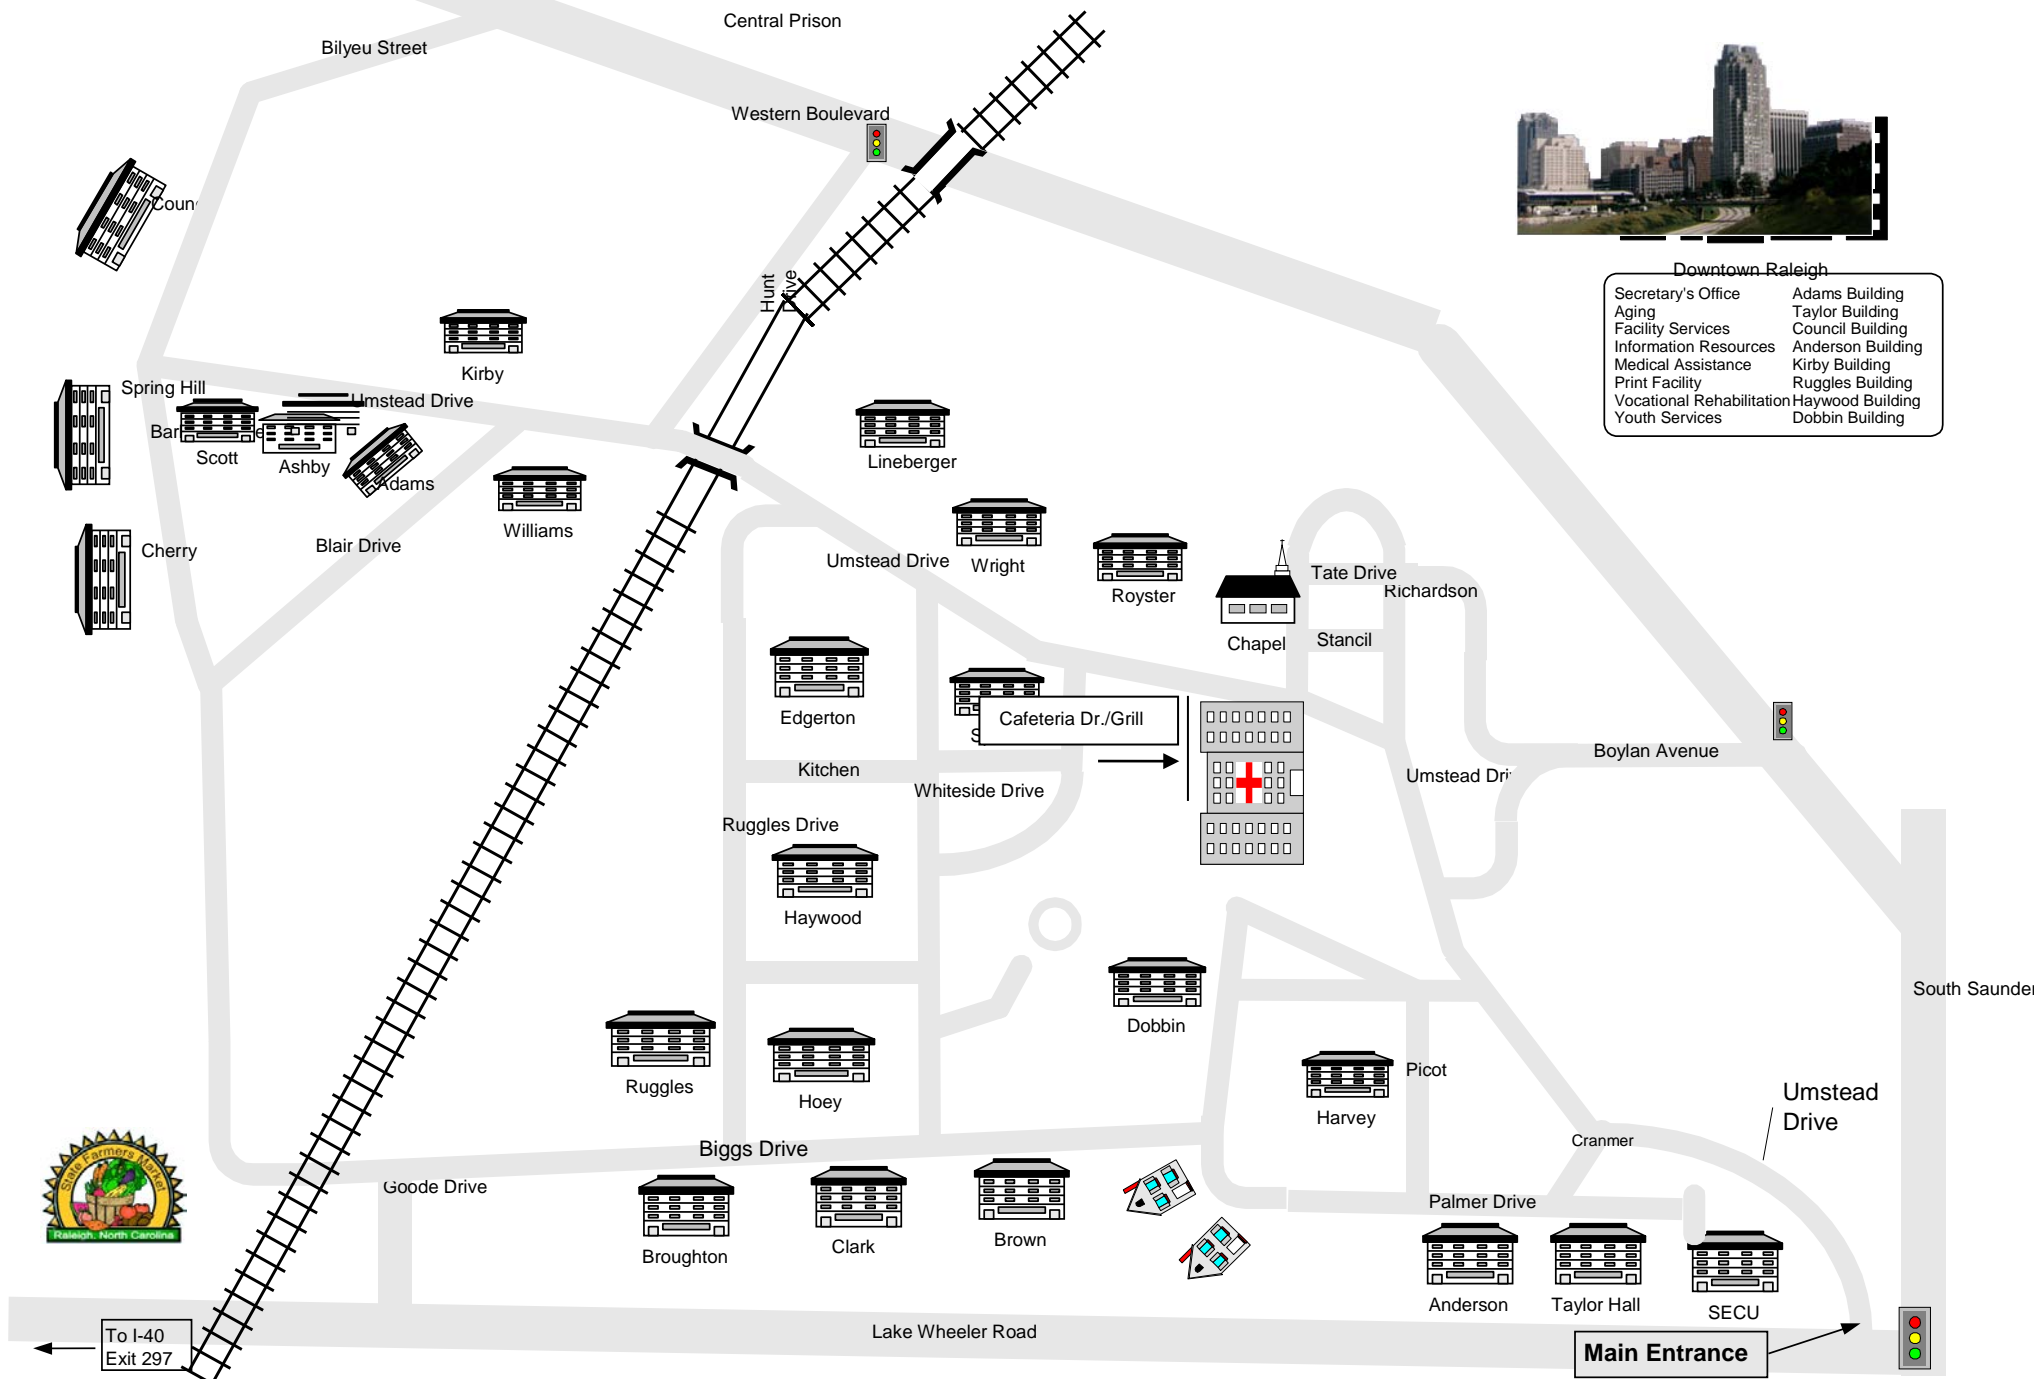

4113Picture ID
800 Ruggles Dr

To 440 (Beltline)

Dix Campus

Downtown Raleigh

Secretary's Office	Adams Building
Aging	Taylor Building
Facility Services	Council Building
Information Resources	Anderson Building
Medical Assistance	Kirby Building
Print Facility	Ruggles Building
Vocational Rehabilitation	Haywood Building
Youth Services	Dobbin Building

To I-40
 Exit 297

Main Entrance